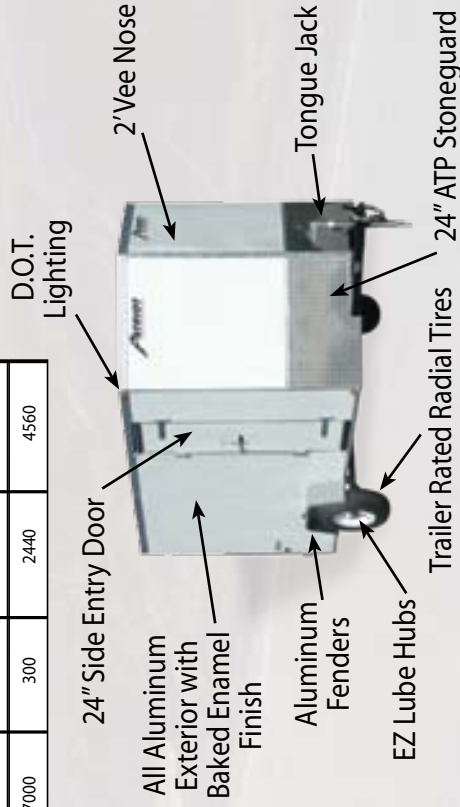

Model	Overall Length	Overall Width	Overall Height	Interior Length	Interior Width	Interior Height	Door Opening Width	Door Opening Height	GVWR	Hitch Wt.	Curb Wt.	Payload
508PS	116"	66"	75"	98"	48"	56"	42"	52"	2990	180	960	2000
510PS	136"	66"	75"	118"	48"	56"	42"	52"	2990	180	1060	1930
610PS	146"	76"	710"	118"	58"	6'	52"	59"	2990	180	1240	1750
612PS	166"	76"	710"	138"	58"	6'	52"	59"	2990	200	1320	1670
614PS	186"	76"	710"	158"	58"	6'	52"	59"	2990	140	1480	1510
612PT	166"	76"	83"	138"	58"	6'	52"	59"	7000	140	1840	5160
714PT	186"	86"	83"	158"	68"	6'	62"	59"	7000	270	2320	4680
716PT	206"	86"	83"	178"	68"	6'	62"	59"	7000	300	2440	4560

*All weights and dimensions are approximate and will change with additional equipment.

STANDARD FEATURES

- 3,500 lb Straight EZ Lube Axles ♦ Break-Away Switch w/Charger (tandem models) ♦ Electric Brakes (tandem models only, both axles) ♦ Contemporary Style Steel Modular Wheels ♦ 14" Trailer Rated Tires/15" on Tandem axle models ♦ Heavy Duty Steel Framed Body ♦ Floor, Wall, Roof Crossmembers 24" O.C.
- Exterior Fasteners 6" O.C. ♦ 6" High Sidewalls on 6' and 7' Models & (5' 6" on 5' Wides) ♦ Aerodynamic Styling ♦ Flat Roof ♦ Aluminum Fenders ♦ 2' Vee Nose ♦ Automotive Quality Gaskets & Seals ♦ 24" ATP Stoneguard ♦ Sealed Tail Lights ♦ 24" Side Door ♦ I.C.C. Lighting ♦ Double Rear Doors on 6' and 7' Wides (Single Door on 5' Wides) ♦ Interior Light ♦ Luan Interior Wall Liner ♦ 3/4" Exterior Grade Plywood Flooring ♦ Heavy Duty Exterior Trim ♦ .024 Gauge Aluminum with Baked Enamel Finish ♦ 2" Coupler on Singles ♦ 2 5/16 Coupler on Tandems ♦ 2000 lb. Top-wind Tongue Jack ♦ 20 Year Manufacturer Warranted Galvalume Roof